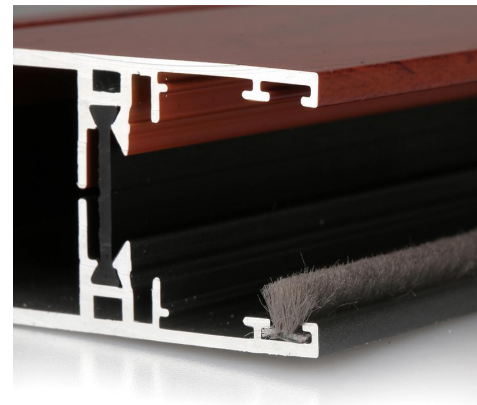

Puffy Type

Production Description

The cost performance of Puffy type weather strip is the highest among all types.

Straight Type

Production Description

Compare with puffy type, straight type is easier to insert into gap of windows or doors

Silicone Type

Production Description

Silicone type weather strips are silicone coated so that repels water and guarantees resistance to UV rays. Longer service life.

Silicone with Fins Type

Production Description

Fins type weather strips have better air proof performance. Especially cold area.

Self-adhesive Type

Production Description

On the back, you can choose to add PE double-sided adhesive tape, 3M double-sided adhesive tape or environmental hot melt adhesive, use it with open profiles or secondary sealing of doors and Windows