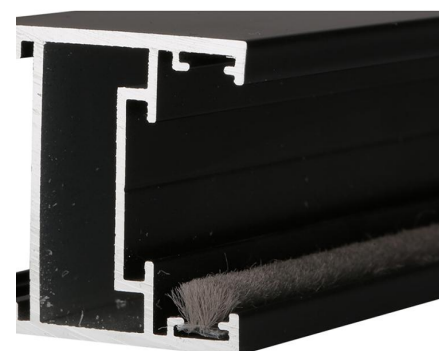

Puffy Type

Production Description

The cost performance of Puffy type weather strip is the highest among all types.

Straight Type

Production Description

Compare with puffy type, straight type is easier to insert into gap of windows or doors

Silicone Type

Production Description

Silicone type weather strips are silicone coated so that repels water and guarantees resistance to UV rays. Longer service life.

Silicone with Fins Type

Production Description

Fins type weather strips have better air proof performance. Especially cold area.

Self-adhesive Type

Production Description

On the back, you can choose to add PE double-sided adhesive tape, 3M double-sided adhesive tape or environmental hot melt adhesive, use it with open profiles or secondary sealing of doors and Windows