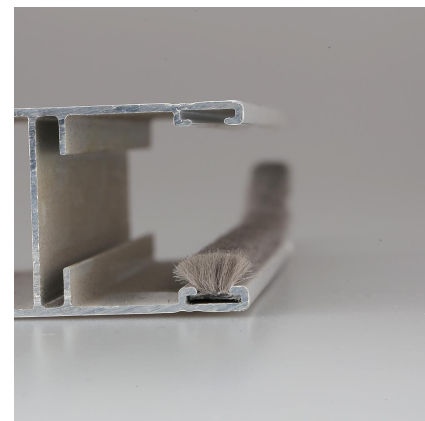

Puffy Type

Production Description

The cost performance of Puffy type weather strip is the highest among all types.

Straight Type

Production Description

Compare with puffy type, straight type is easier to insert into gap of windows or doors

Silicone Type

Production Description

Silicone type weather strips are silicone coated so that repels water and guarantees resistance to UV rays. Longer service life.

Silicone with Fins Type

Production Description

Fins type weather strips have better air proof performance. Especially cold area.

Self-adhesive Type

Production Description

On the back, you can choose to add PE double-sided adhesive tape, 3M double-sided adhesive tape or environmental hot melt adhesive, use it with open profiles or secondary sealing of doors and Windows